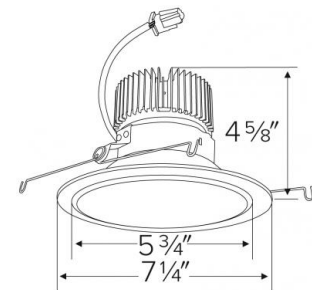

Specifications

Wattage	8.76W
Lumens	850 lm
Color Temp.	3500K
Lamp Type	LED
Beam Angle	60°
CRI	93+
Wet Location	Listed

Options

All White

Haze w/White Trim

Chrome w/White Trim

All Bronze

Black w/White Trim

Gold w/White Trim

Technical Details

Optics: Frosted polycarbonate module lens diffuses light evenly throughout while reducing glare with LED technology.

Trim Construction: Reflector is two piece trim for maximum color versatility. Design allows for minimal glare and a strong glare cut-off. Trim is constructed of metal for lasting durability.

Listings: cUL Listed for Wet Location. RoHS Compliant. California Title 24 (JA8-2016-E).

Dimensions

Product Number Builder Example: E610C0827W2

ELCO 6" Reflector	Lumens	Color Temp.	Finish	Generation	Beam Angle
E610C					
	08 850 lm	27 2700K	W All White	2 Gen 2	60° lens
	12 1250 lm	30 3000K	BZ All Bronze	1 Gen 1	-F 38° lens
	16 1600 lm	35 3500K	B Black with White Trim		-N 24° lens
	20 2000 lm	40 4000K	C Chrome with White Trim		-S 15° lens
		50 5000K	H Haze with White Trim		
		SD Sunset ¹	G Gold with White Trim		