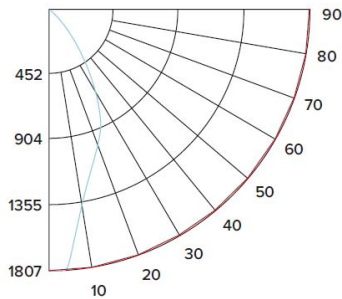

Product Number Builder Example: E610C0827W2

ELCO 6" Reflector	Lumens	Color Temp.	Finish	Generation	Beam Angle
E610C					
	08 850 lm	27 2700K	W All White	2 Gen 2	60° lens
	12 1250 lm	30 3000K	BZ All Bronze	1 Gen 1	-F 38° lens
	16 1600 lm	35 3500K	B Black with White Trim		-N 24° lens
	20 2000 lm	40 4000K	C Chrome with White Trim		-S 15° lens
		50 5000K	H Haze with White Trim		
		SD Sunset ¹			

¹ Sunset, Dim to Warm technology, automatically transitions from 3000K to 1800K when dimmed

LED Light Engine

Multiplier: 2700K (x 0.96), 3000K (x 1.04), 3500K (x 1.08), 4000K (x 1.12)

PHOTOMETRIC REPORT

Product #: E610C1230
Wattage/Lumens: 12.7W/ 1134 Lm
Luminaire LPW: 89 Lm/W

CANDLE POWER SUMMARY

Degrees Vertical	0°
0	1807
5	1701
15	1159
25	911
35	339
45	25
55	1
65	1
75	0
85	0
90	0

ILLUMINANCE AT A DISTANCE

Distance to Target Plane	Footcandles Beam Center	Beam Diameter
4'	113	3.8'
6'	50.2	5.6'
8'	28.2	7.5'
10'	18.1	9.4'

ZONAL LUMEN SUMMARY

Zone	Lumens	% Luminaire
0-30°	885.02	78.00
0-40°	1104.89	97.40
0-60°	1133.43	99.90
0-90°	1134.36	100.00

LED Light Engine

Multiplier: 3000K (x 1.04), 3500K (x 1.08), 4000K (x 1.12)