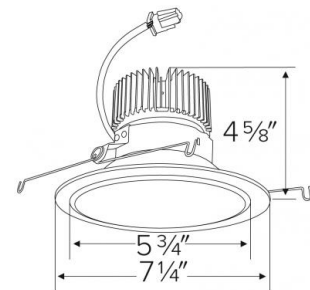

Specifications

Wattage	8.76W
Lumens	850 lm
Color Temp.	3500K
Lamp Type	LED
Beam Angle	60°
CRI	93+
Wet Location	Listed

Options

All White

Haze w/White Trim

Chrome w/White Trim

All Bronze

Black w/White Trim

Technical Details

Optics: Frosted polycarbonate module lens diffuses light evenly throughout while reducing glare with LED technology.

Trim Construction: Reflector is two piece trim for maximum color versatility. Design allows for minimal glare and a strong glare cut-off. Trim is constructed of metal for lasting durability.

Listings: cUL Listed for Wet Location. RoHS Compliant. California Title 24 (JA8-2016-E).

Dimensions

Product Number Builder Example: E610C0827W2

ELCO 6" Reflector	Lumens	Color Temp.	Finish	Generation	Beam Angle
E610C					
	08 850 lm	27 2700K	W All White	2 Gen 2	60° lens
	12 1250 lm	30 3000K	BZ All Bronze	1 Gen 1	-F 38° lens
	16 1600 lm	35 3500K	B Black with White Trim		-N 24° lens
	20 2000 lm	40 4000K	C Chrome with White Trim		-S 15° lens
		50 5000K	H Haze with White Trim		
		SD Sunset ¹			