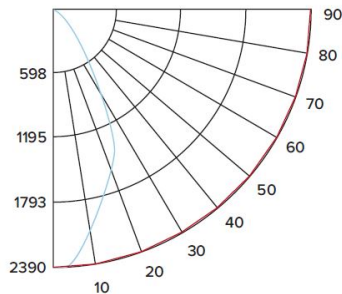

CANDLE POWER SUMMARY

Degrees Vertical	0°
0	1807
5	1701
15	1159
25	911
35	339
45	25
55	1
65	1
75	0
85	0
90	0

ILLUMINANCE AT A DISTANCE

Distance to Target Plane	Footcandles Beam Center	Beam Diameter
4'	113	3.8'
6'	50.2	5.6'
8'	28.2	7.5'
10'	18.1	9.4'

ZONAL LUMEN SUMMARY

Zone	Lumens	% Luminaire
0-30°	885.02	78.00
0-40°	1104.89	97.40
0-60°	1133.43	99.90
0-90°	1134.36	100.00

LED Light Engine

Multiplier: 3000K (x 1.04), 3500K (x 1.08), 4000K (x 1.12)

PHOTOMETRIC REPORT

Product #: E610C2027
Wattage/Lumens: 21.6W/ 1900 Lm
Luminaire LPW: 88 Lm/W

CANDLE POWER SUMMARY

Degrees Vertical	0°
0	2390
5	2338
15	1894
25	1519
35	648
45	59
55	2
65	1
75	0
85	0
90	0

ILLUMINANCE AT A DISTANCE