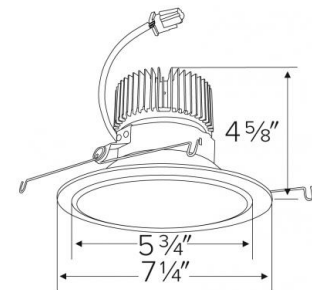

Specifications

Wattage	8.76W
Lumens	850 lm
Color Temp.	3000K
Lamp Type	LED
Beam Angle	60°
CRI	93+
Wet Location	Listed

Options

All White

Haze w/White Trim

Chrome w/White Trim

All Bronze

Black w/White Trim

Technical Details

Optics: Frosted polycarbonate module lens diffuses light evenly throughout while reducing glare with LED technology.

Trim Construction: Reflector is two piece trim for maximum color versatility. Design allows for minimal glare and a strong glare cut-off. Trim is constructed of metal for lasting durability.

Listings: cUL Listed for Wet Location. RoHS Compliant. California Title 24 (JA8-2016-E).

Dimensions

Product Number Builder Example: E610C0827W2

ELCO 6" Reflector	Lumens	Color Temp.	Finish	Generation	Beam Angle
E610C					
	08 850 lm	27 2700K	W All White	2 Gen 2	60° lens
	12 1250 lm	30 3000K	BZ All Bronze	1 Gen 1	-F 38° lens
	16 1600 lm	35 3500K	B Black with White Trim		-N 24° lens
	20 2000 lm	40 4000K	C Chrome with White Trim		-S 15° lens
		50 5000K	H Haze with White Trim		
		SD Sunset ¹			