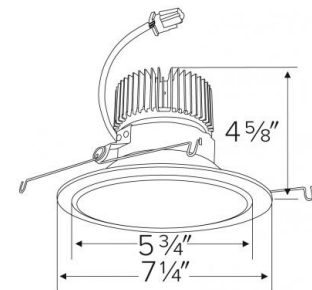

Specifications

Wattage	8.76W
Lumens	850 lm
Color Temp.	3000K
Lamp Type	LED
Beam Angle	60°
CRI	93+
Wet Location	Listed

Options

All White

Haze w/White Trim

Chrome w/White Trim

All Bronze

Black w/White Trim

Gold w/White Trim

Technical Details

Optics: Frosted polycarbonate module lens diffuses light evenly throughout while reducing glare with LED technology.

Trim Construction: Reflector is two piece trim for maximum color versatility. Design allows for minimal glare and a strong glare cut-off. Trim is constructed of metal for lasting durability.

Listings: cUL Listed for Wet Location. RoHS Compliant. California Title 24 (JA8-2016-E).

Dimensions

Product Number Builder Example: E610C0827W2

ELCO 6" Reflector	Lumens	Color Temp.	Finish	Generation	Beam Angle
E610C					
	08 850 lm	27 2700K	W All White	2 Gen 2	60° lens
	12 1250 lm	30 3000K	BZ All Bronze	1 Gen 1	-F 38° lens
	16 1600 lm	35 3500K	B Black with White Trim		-N 24° lens
	20 2000 lm	40 4000K	C Chrome with White Trim		-S 15° lens
		50 5000K	H Haze with White Trim		
		SD Sunset ¹	G Gold with White Trim		