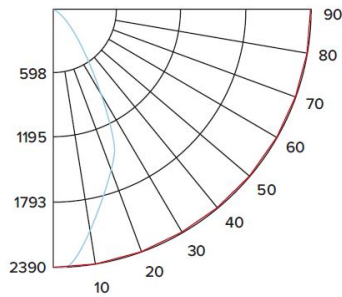

PHOTOMETRIC REPORT

Product #: E610C2027
Wattage/Lumens: 21.6W/ 1900 Lm
Luminaire LPW: 88 Lm/W

CANDLE POWER SUMMARY

Degrees Vertical	0°
0	2390
5	2338
15	1894
25	1519
35	648
45	59
55	2
65	1
75	0
85	0
90	0

ILLUMINANCE AT A DISTANCE

Distance to Target Plane	Footcandles Beam Center	Beam Diameter
4'	149	4.5'
6'	66.4	6.8'
8'	37.3	9.1'
10'	23.9	11.3'

ZONAL LUMEN SUMMARY

Zone	Lumens	% Luminaire
0-30°	1424.84	75.00
0-40°	1832.83	96.50
0-60°	1898.59	99.90
0-90°	1900.02	100.00