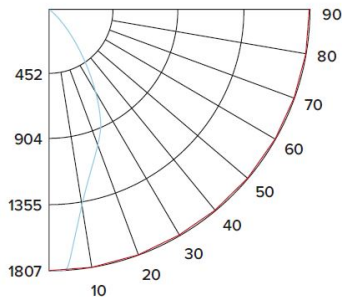

Product Number Builder Example: E610C0827W2

ELCO 6" Reflector	Lumens	Color Temp.	Finish	Generation	Beam Angle
E610C					
	08 850 lm	27 2700K	W All White	2 Gen 2	60° lens
	12 1250 lm	30 3000K	BZ All Bronze	1 Gen 1	-F 38° lens
	16 1600 lm	35 3500K	B Black with White Trim		-N 24° lens
	20 2000 lm	40 4000K	C Chrome with White Trim		-S 15° lens
		50 5000K	H Haze with White Trim		
		SD Sunset ¹			

¹ Sunset, Dim to Warm technology, automatically transitions from 3000K to 1800K when dimmed

LED Light Engine

Multiplier: 2700K (x 0.96), 3000K (x 1.04), 3500K (x 1.08), 4000K (x 1.12)

PHOTOMETRIC REPORT

Product #: E610C1230
Wattage/Lumens: 12.7W/ 1134 Lm
Luminaire LPW: 89 Lm/W

CANDLE POWER SUMMARY

Degrees Vertical	0°
0	1807
5	1701
15	1159
25	911
35	339
45	25
55	1
65	1
75	0
85	0
90	0

ILLUMINANCE AT A DISTANCE

Distance to Target Plane	Footcandles Beam Center	Beam Diameter
4'	113	3.8'
6'	50.2	5.6'
8'	28.2	7.5'
10'	18.1	9.4'

ZONAL LUMEN SUMMARY

Zone	Lumens	% Luminaire
0-30°	885.02	78.00
0-40°	1104.89	97.40
0-60°	1133.43	99.90
0-90°	1134.36	100.00

LED Light Engine

Multiplier: 3000K (x 1.04), 3500K (x 1.08), 4000K (x 1.12)