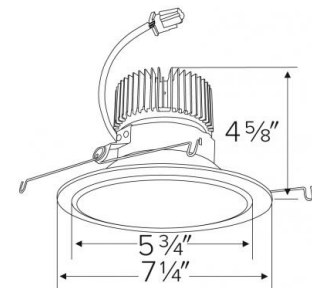

Gold w/White Trim

Technical Details

Optics: Frosted polycarbonate module lens diffuses light evenly throughout while reducing glare with LED technology.

Trim Construction: Reflector is two piece trim for maximum color versatility. Design allows for minimal glare and a strong glare cut-off. Trim is constructed of metal for lasting durability.

Listings: cUL Listed for Wet Location. RoHS Compliant. California Title 24 (JA8-2016-E).

Dimensions

Product Number Builder Example: E610C0827W2

ELCO 6" Reflector	Lumens	Color Temp.	Finish	Generation	Beam Angle
E610C					
	08 850 lm	27 2700K	W All White	2 Gen 2	60° lens
	12 1250 lm	30 3000K	BZ All Bronze	1 Gen 1	-F 38° lens
	16 1600 lm	35 3500K	B Black with White Trim		-N 24° lens
	20 2000 lm	40 4000K	C Chrome with White Trim		-S 15° lens
		50 5000K	H Haze with White Trim		
		SD Sunset ¹	G Gold with White Trim		