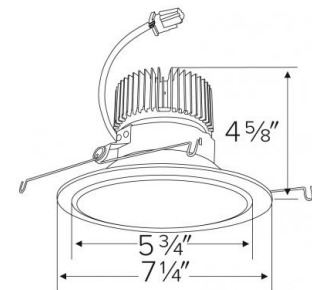

Black w/White Trim

Technical Details

Optics: Frosted polycarbonate module lens diffuses light evenly throughout while reducing glare with LED technology.

Trim Construction: Reflector is two piece trim for maximum color versatility. Design allows for minimal glare and a strong glare cut-off. Trim is constructed of metal for lasting durability.

Listings: cUL Listed for Wet Location. RoHS Compliant. California Title 24 (JA8-2016-E).

Dimensions

Product Number Builder Example: E610C0827W2

ELCO 6" Reflector	Lumens	Color Temp.	Finish	Generation	Beam Angle
E610C					
	08 850 lm	27 2700K	W All White	2 Gen 2	60° lens
	12 1250 lm	30 3000K	BZ All Bronze	1 Gen 1	-F 38° lens
	16 1600 lm	35 3500K	B Black with White Trim		-N 24° lens
	20 2000 lm	40 4000K	C Chrome with White Trim		-S 15° lens
		50 5000K	H Haze with White Trim		
		SD Sunset ¹			