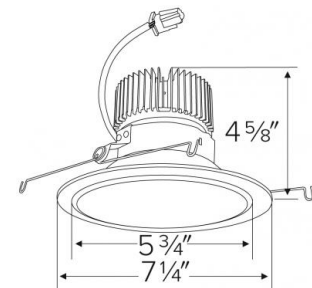

Dimensions