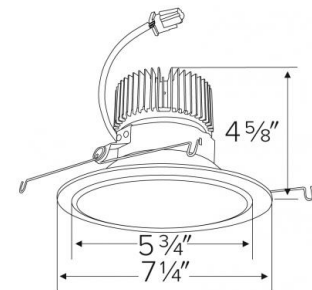

Black w/White Trim

Gold w/White Trim

Technical Details

Optics: Frosted polycarbonate module lens diffuses light evenly throughout while reducing glare with LED technology.

Trim Construction: Reflector is two piece trim for maximum color versatility. Design allows for minimal glare and a strong glare cut-off. Trim is constructed of metal for lasting durability.

Listings: cUL Listed for Wet Location. RoHS Compliant. California Title 24 (JA8-2016-E).

Dimensions

Product Number Builder Example: E610C0827W2

ELCO 6" Reflector	Lumens	Color Temp.	Finish	Generation	Beam Angle
E610C					
	08 850 lm	27 2700K	W All White	2 Gen 2	60° lens
	12 1250 lm	30 3000K	BZ All Bronze	1 Gen 1	-F 38° lens
	16 1600 lm	35 3500K	B Black with White Trim		-N 24° lens
	20 2000 lm	40 4000K	C Chrome with White Trim		-S 15° lens
		50 5000K	H Haze with White Trim		
		SD Sunset ¹	G Gold with White Trim		