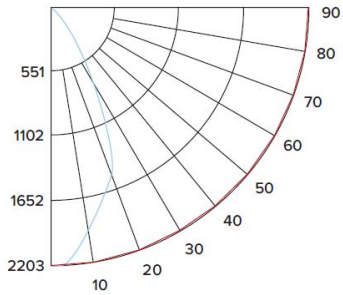

PHOTOMETRIC REPORT

Product #: E612C2030
Wattage/Lumens: 21.6W/ 1751 Lm
Luminaire LPW: 81 Lm/W

CANDLE POWER SUMMARY

Degrees Vertical	Candle Power
0°	2203
5°	2155
15°	1746
25°	1401
35°	597
45°	55
55°	2
65°	1
75°	0
85°	0
90°	0

ILLUMINANCE AT A DISTANCE

Distance to Target Plane	Footcandles Beam Center	Beam Diameter
4'	138	4.5'
6'	61.2	6.8'
8'	34.4	9.1'
10'	22.0	11.3'

ZONAL LUMEN SUMMARY

Zone	Lumens	% Luminaire
0-30°	1313.28	75.00
0-40°	1689.32	96.50
0-60°	1749.93	99.90
0-90°	1751.25	100.00