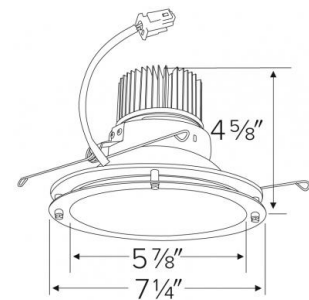

## Technical Details

**Optics:** Frosted polycarbonate module lens diffuses light evenly throughout while reducing glare with LED technology.

**Trim Construction:** Reflector is two piece trim for maximum color versatility. Design allows for minimal glare and a strong glare cut-off. Trim is constructed of metal for lasting durability.

## Dimensions