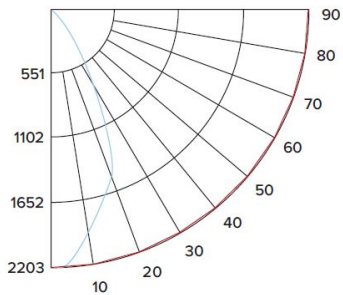

CANDLE POWER SUMMARY

Degrees Vertical	0°
0	1715
5	1614
15	1099
25	864
35	322
45	24
55	1
65	1
75	0
85	0
90	0

ILLUMINANCE AT A DISTANCE

Distance to Target Plane	Footcandles Beam Center	Beam Diameter
4'	107	3.8'
6'	47.6	5.6'
8'	26.8	7.5'
10'	17.1	9.4'

ZONAL LUMEN SUMMARY

Zone	Lumens	% Luminaire
0-30°	839.73	78.00
0-40°	1048.35	97.40
0-60°	1075.43	99.90
0-90°	1076.31	100.00

LED Light Engine

Multiplier: 2700K (x 0.96), 3500 (x 1.04), 4000K (x 1.08)

PHOTOMETRIC REPORT

Product #: E612C2030
 Wattage/Lumens: 21.6W/ 1751 Lm
 Luminaire LPW: 81 Lm/W

CANDLE POWER SUMMARY

Degrees Vertical	0°
0	2203
5	2155
15	1746
25	1401
35	597
45	55
55	2
65	1
75	0
85	0
90	0

ILLUMINANCE AT A DISTANCE