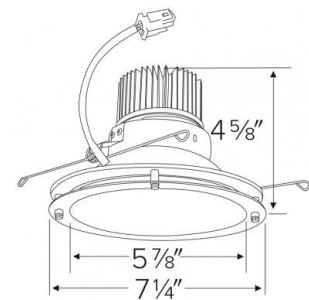

Dimensions