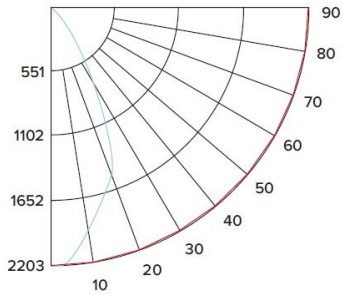

PHOTOMETRIC REPORT

Product #: E612C2030
Wattage/Lumens: 21.6W/ 1751 Lm
Luminaire LPW: 81 Lm/W

CANDLE POWER SUMMARY

Degrees Vertical	0°
0	2203
5	2155
15	1746
25	1401
35	597
45	55
55	2
65	1
75	0
85	0
90	0

ILLUMINANCE AT A DISTANCE

Distance to Target Plane	Footcandles Beam Center	Beam Diameter
4'	138	4.5'
6'	61.2	6.8'
8'	34.4	9.1'
10'	22.0	11.3'

ZONAL LUMEN SUMMARY

Zone	Lumens	% Luminaire
0-30°	1313.28	75.00
0-40°	1689.32	96.50
0-60°	1749.93	99.90
0-90°	1751.25	100.00