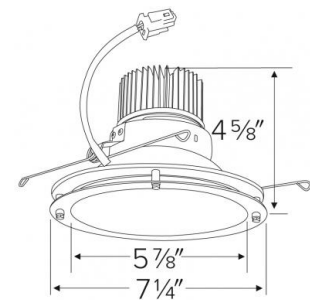

## Technical Details

**Optics:** Frosted polycarbonate module lens diffuses light evenly throughout while reducing glare with LED technology.

**Trim Construction:** Reflector is two piece trim for maximum color versatility. Design allows for minimal glare and a strong glare cut-off. Trim is constructed of metal for lasting durability.

## Dimensions