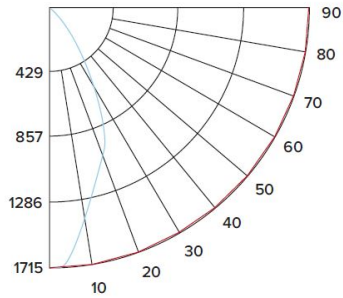

Product Number Builder Example: E612C0827W2

ELCO 6" Drop Glass

Lumens

Color Temp.

Finish

Generation

Beam Angle

E612C					
	08 850 lm	27 2700K	W All White	2 Gen 2	60° lens
	12 1250 lm	30 3000K	BZ All Bronze	1 Gen 1	-F 38° lens
	16 1600 lm	35 3500K	B Black with White Trim		-N 24° lens
	20 2000 lm	40 4000K	C Chrome with White Trim		-S 15° lens
		50 5000K	H Haze with White Trim		
		SD Sunset ¹	G Gold with White Trim		

¹ Sunset, Dim to Warm technology, automatically transitions from 3000K to 1800K when dimmed

LED Light Engine

Multiplier: 2700K (x 0.96), 3500K (x 1.04), 4000K (x 1.08)

PHOTOMETRIC REPORT

Product #: E612C1230
Wattage/Lumens: 15.7W/ 1076 Lm
Luminaire LPW: 69 Lm/W

CANDLE POWER SUMMARY

Degrees Vertical	Candle Power
0°	1715
5°	1614
15°	1099
25°	864
35°	322
45°	24
55°	1
65°	1
75°	0
85°	0
90°	0

ILLUMINANCE AT A DISTANCE

Distance to Target Plane	Footcandles Beam Center	Beam Diameter
4'	107	3.8'
6'	47.6	5.6'
8'	26.8	7.5'
10'	17.1	9.4'

ZONAL LUMEN SUMMARY

Zone	Lumens	% Luminaire
0-30°	839.73	78.00
0-40°	1048.35	97.40
0-60°	1075.43	99.90
0-90°	1076.31	100.00

LED Light Engine

Multiplier: 2700K (x 0.96), 3500 (x 1.04), 4000K (x 1.08)