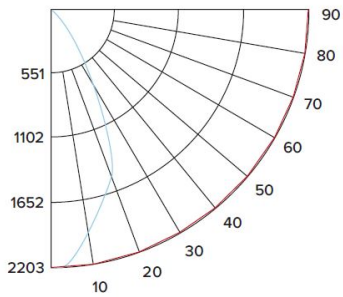

CANDLE POWER SUMMARY

Degrees Vertical	Candle Power
0°	1715
5°	1614
15°	1099
25°	864
35°	322
45°	24
55°	1
65°	1
75°	0
85°	0
90°	0

ILLUMINANCE AT A DISTANCE

Distance to Target Plane	Footcandles Beam Center	Beam Diameter
4'	107	3.8'
6'	47.6	5.6'
8'	26.8	7.5'
10'	17.1	9.4'

ZONAL LUMEN SUMMARY

Zone	Lumens	% Luminaire
0-30°	839.73	78.00
0-40°	1048.35	97.40
0-60°	1075.43	99.90
0-90°	1076.31	100.00

LED Light Engine

Multiplier: 2700K (x 0.96), 3500 (x 1.04), 4000K (x 1.08)

PHOTOMETRIC REPORT

Product #: E612C2030
 Wattage/Lumens: 21.6W/ 1751 Lm
 Luminaire LPW: 81 Lm/W

CANDLE POWER SUMMARY

Degrees Vertical	Candle Power
0°	2203
5°	2155
15°	1746
25°	1401
35°	597
45°	55
55°	2
65°	1
75°	0
85°	0
90°	0