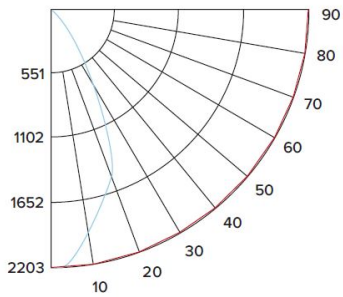

CANDLE POWER SUMMARY

Degrees Vertical	0°
0	1715
5	1614
15	1099
25	864
35	322
45	24
55	1
65	1
75	0
85	0
90	0

ILLUMINANCE AT A DISTANCE

Distance to Target Plane	Footcandles Beam Center	Beam Diameter
4'	107	3.8'
6'	47.6	5.6'
8'	26.8	7.5'
10'	17.1	9.4'

ZONAL LUMEN SUMMARY

Zone	Lumens	% Luminaire
0-30°	839.73	78.00
0-40°	1048.35	97.40
0-60°	1075.43	99.90
0-90°	1076.31	100.00

LED Light Engine

Multiplier: 2700K (x 0.96), 3500 (x 1.04), 4000K (x 1.08)

PHOTOMETRIC REPORT

Product #: E612C2030
 Wattage/Lumens: 21.6W/ 1751 Lm
 Luminaire LPW: 81 Lm/W

CANDLE POWER SUMMARY

Degrees Vertical	0°
0	2203
5	2155
15	1746
25	1401
35	597
45	55
55	2
65	1
75	0
85	0
90	0

ILLUMINANCE AT A DISTANCE