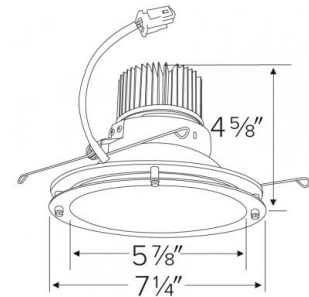

## Technical Details

**Optics:** Frosted polycarbonate module lens diffuses light evenly throughout while reducing glare with LED technology.

**Trim Construction:** Reflector is two piece trim for maximum color versatility. Design allows for minimal glare and a strong glare cut-off. Trim is constructed of metal for lasting durability.

## Dimensions