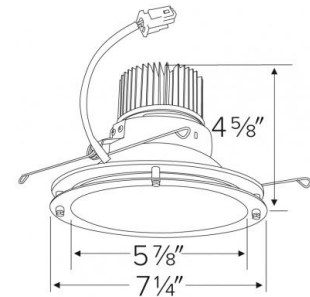

## Technical Details

**Optics:** Frosted polycarbonate module lens diffuses light evenly throughout while reducing glare with LED technology.

**Trim Construction:** Reflector is two piece trim for maximum color versatility. Design allows for minimal glare and a strong glare cut-off. Trim is constructed of metal for lasting durability.

## Dimensions