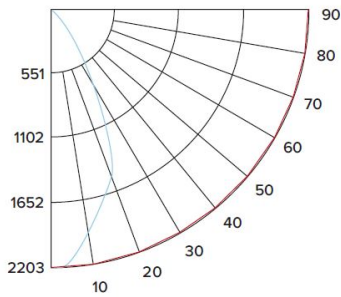

CANDLE POWER SUMMARY

Degrees Vertical	Candle Power
0°	1715
5°	1614
15°	1099
25°	864
35°	322
45°	24
55°	1
65°	1
75°	0
85°	0
90°	0

ILLUMINANCE AT A DISTANCE

Distance to Target Plane	Footcandles Beam Center	Beam Diameter
4'	107	3.8'
6'	47.6	5.6'
8'	26.8	7.5'
10'	17.1	9.4'

ZONAL LUMEN SUMMARY

Zone	Lumens	% Luminaire
0-30°	839.73	78.00
0-40°	1048.35	97.40
0-60°	1075.43	99.90
0-90°	1076.31	100.00

LED Light Engine

Multiplier: 2700K (x 0.96), 3500 (x 1.04), 4000K (x 1.08)

PHOTOMETRIC REPORT

Product #: E612C2030
 Wattage/Lumens: 21.6W/ 1751 Lm
 Luminaire LPW: 81 Lm/W

CANDLE POWER SUMMARY

Degrees Vertical	Candle Power
0°	2203
5°	2155
15°	1746
25°	1401
35°	597
45°	55
55°	2
65°	1
75°	0
85°	0
90°	0