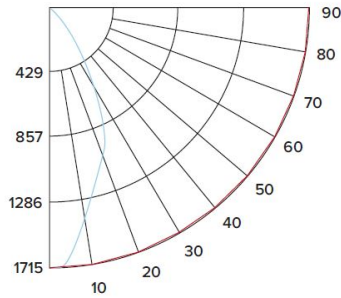

Product Number Builder Example: E612C0827W2

ELCO 6" Drop Glass

Lumens

Color Temp.

Finish

Generation

Beam Angle

E612C					
	08 850 lm	27 2700K	W All White	2 Gen 2	60° lens
	12 1250 lm	30 3000K	BZ All Bronze	1 Gen 1	-F 38° lens
	16 1600 lm	35 3500K	B Black with White Trim		-N 24° lens
	20 2000 lm	40 4000K	C Chrome with White Trim		-S 15° lens
		50 5000K	H Haze with White Trim		
		SD Sunset ¹	G Gold with White Trim		

¹ Sunset, Dim to Warm technology, automatically transitions from 3000K to 1800K when dimmed

LED Light Engine

Multiplier: 2700K (x 0.96), 3500K (x 1.04), 4000K (x 1.08)

PHOTOMETRIC REPORT

Product #: E612C1230
Wattage/Lumens: 15.7W/ 1076 Lm
Luminaire LPW: 69 Lm/W

CANDLE POWER SUMMARY

Degrees Vertical	Candle Power
0°	1715
5°	1614
15°	1099
25°	864
35°	322
45°	24
55°	1
65°	1
75°	0
85°	0
90°	0

ILLUMINANCE AT A DISTANCE

Distance to Target Plane	Footcandles Beam Center	Beam Diameter
4'	107	3.8'
6'	47.6	5.6'
8'	26.8	7.5'
10'	17.1	9.4'

ZONAL LUMEN SUMMARY

Zone	Lumens	% Luminaire
0-30°	839.73	78.00
0-40°	1048.35	97.40
0-60°	1075.43	99.90
0-90°	1076.31	100.00

LED Light Engine

Multiplier: 2700K (x 0.96), 3500 (x 1.04), 4000K (x 1.08)