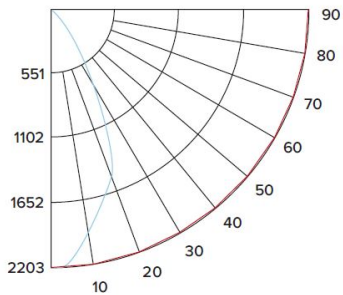

PHOTOMETRIC REPORT

Product #: E612C2030
Wattage/Lumens: 21.6W/ 1751 Lm
Luminaire LPW: 81 Lm/W

CANDLE POWER SUMMARY

Degrees Vertical	Candle Power
0°	2203
5°	2155
15°	1746
25°	1401
35°	597
45°	55
55°	2
65°	1
75°	0
85°	0
90°	0

ILLUMINANCE AT A DISTANCE

Distance to Target Plane	Footcandles Beam Center	Beam Diameter
4'	138	4.5'
6'	61.2	6.8'
8'	34.4	9.1'
10'	22.0	11.3'

ZONAL LUMEN SUMMARY

Zone	Lumens	% Luminaire
0-30°	1313.28	75.00
0-40°	1689.32	96.50
0-60°	1749.93	99.90
0-90°	1751.25	100.00