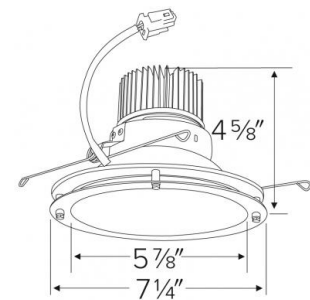

Dimensions