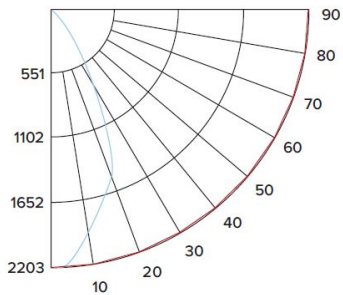

CANDLE POWER SUMMARY

Degrees Vertical	Candle Power
0°	1715
5°	1614
15°	1099
25°	864
35°	322
45°	24
55°	1
65°	1
75°	0
85°	0
90°	0

ILLUMINANCE AT A DISTANCE

Distance to Target Plane	Footcandles Beam Center	Beam Diameter
4'	107	3.8'
6'	47.6	5.6'
8'	26.8	7.5'
10'	17.1	9.4'

ZONAL LUMEN SUMMARY

Zone	Lumens	% Luminaire
0-30°	839.73	78.00
0-40°	1048.35	97.40
0-60°	1075.43	99.90
0-90°	1076.31	100.00

LED Light Engine

Multiplier: 2700K (x 0.96), 3500 (x 1.04), 4000K (x 1.08)

PHOTOMETRIC REPORT

Product #: E612C2030
 Wattage/Lumens: 21.6W/ 1751 Lm
 Luminaire LPW: 81 Lm/W

CANDLE POWER SUMMARY

Degrees Vertical	Candle Power
0°	2203
5°	2155
15°	1746
25°	1401
35°	597
45°	55
55°	2
65°	1
75°	0
85°	0
90°	0