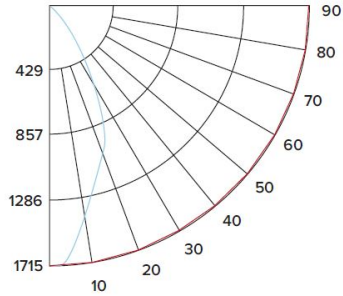

Product Number Builder Example: E612C0827W2

ELCO 6" Drop Glass

Lumens

Color Temp.

Finish

Generation

Beam Angle

E612C					
	08 850 lm	27 2700K	W All White	2 Gen 2	60° lens
	12 1250 lm	30 3000K	BZ All Bronze	1 Gen 1	-F 38° lens
	16 1600 lm	35 3500K	B Black with White Trim		-N 24° lens
	20 2000 lm	40 4000K	C Chrome with White Trim		-S 15° lens
		50 5000K	H Haze with White Trim		
		SD Sunset ¹	G Gold with White Trim		

¹ Sunset, Dim to Warm technology, automatically transitions from 3000K to 1800K when dimmed

LED Light Engine

Multiplier: 2700K (x 0.96), 3500K (x 1.04), 4000K (x 1.08)

PHOTOMETRIC REPORT

Product #: E612C1230
Wattage/Lumens: 15.7W/ 1076 Lm
Luminaire LPW: 69 Lm/W

CANDLE POWER SUMMARY

Degrees Vertical	Candle Power
0°	1715
5°	1614
15°	1099
25°	864
35°	322
45°	24
55°	1
65°	1
75°	0
85°	0
90°	0

ILLUMINANCE AT A DISTANCE

Distance to Target Plane	Footcandles Beam Center	Beam Diameter
4'	107	3.8'
6'	47.6	5.6'
8'	26.8	7.5'
10'	17.1	9.4'

ZONAL LUMEN SUMMARY

Zone	Lumens	% Luminaire
0-30°	839.73	78.00
0-40°	1048.35	97.40
0-60°	1075.43	99.90
0-90°	1076.31	100.00

LED Light Engine

Multiplier: 2700K (x 0.96), 3500 (x 1.04), 4000K (x 1.08)