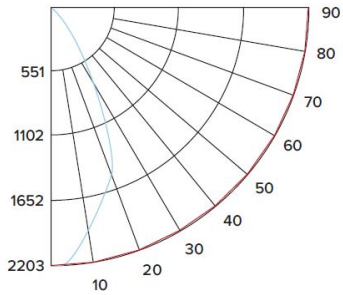

CANDLE POWER SUMMARY

Degrees Vertical	Candle Power
0°	1715
5°	1614
15°	1099
25°	864
35°	322
45°	24
55°	1
65°	1
75°	0
85°	0
90°	0

ILLUMINANCE AT A DISTANCE

Distance to Target Plane	Footcandles Beam Center	Beam Diameter
4'	107	3.8'
6'	47.6	5.6'
8'	26.8	7.5'
10'	17.1	9.4'

ZONAL LUMEN SUMMARY

Zone	Lumens	% Luminaire
0-30°	839.73	78.00
0-40°	1048.35	97.40
0-60°	1075.43	99.90
0-90°	1076.31	100.00

LED Light Engine

Multiplier: 2700K (x 0.96), 3500 (x 1.04), 4000K (x 1.08)

PHOTOMETRIC REPORT

Product #: E612C2030
 Wattage/Lumens: 21.6W/ 1751 Lm
 Luminaire LPW: 81 Lm/W

CANDLE POWER SUMMARY

Degrees Vertical	Candle Power
0°	2203
5°	2155
15°	1746
25°	1401
35°	597
45°	55
55°	2
65°	1
75°	0
85°	0
90°	0