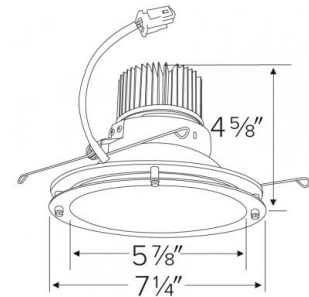

Dimensions