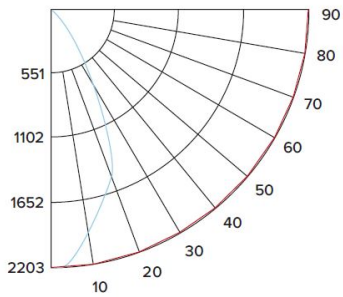

PHOTOMETRIC REPORT

Product #: E612C2030
Wattage/Lumens: 21.6W/ 1751 Lm
Luminaire LPW: 81 Lm/W

CANDLE POWER SUMMARY

Degrees Vertical	Candle Power
0°	2203
5°	2155
15°	1746
25°	1401
35°	597
45°	55
55°	2
65°	1
75°	0
85°	0
90°	0

ILLUMINANCE AT A DISTANCE

Distance to Target Plane	Footcandles Beam Center	Beam Diameter
4'	138	4.5'
6'	61.2	6.8'
8'	34.4	9.1'
10'	22.0	11.3'

ZONAL LUMEN SUMMARY

Zone	Lumens	% Luminaire
0-30°	1313.28	75.00
0-40°	1689.32	96.50
0-60°	1749.93	99.90
0-90°	1751.25	100.00