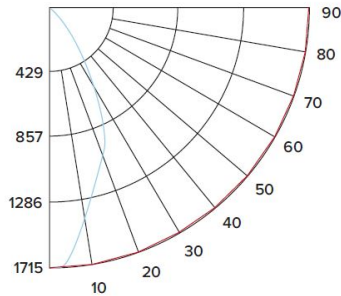

Product Number Builder Example: E612C0827W2

ELCO 6" Drop Glass

Lumens

Color Temp.

Finish

Generation

Beam Angle

E612C					
	08 850 lm	27 2700K	W All White	2 Gen 2	60° lens
	12 1250 lm	30 3000K	BZ All Bronze	1 Gen 1	-F 38° lens
	16 1600 lm	35 3500K	B Black with White Trim		-N 24° lens
	20 2000 lm	40 4000K	C Chrome with White Trim		-S 15° lens
		50 5000K	H Haze with White Trim		
		SD Sunset ¹	G Gold with White Trim		

¹ Sunset, Dim to Warm technology, automatically transitions from 3000K to 1800K when dimmed

LED Light Engine

Multiplier: 2700K (x 0.96), 3500K (x 1.04), 4000K (x 1.08)

PHOTOMETRIC REPORT

Product #: E612C1230
Wattage/Lumens: 15.7W/ 1076 Lm
Luminaire LPW: 69 Lm/W

CANDLE POWER SUMMARY

Degrees Vertical	0°
0	1715
5	1614
15	1099
25	864
35	322
45	24
55	1
65	1
75	0
85	0
90	0

ILLUMINANCE AT A DISTANCE

Distance to Target Plane	Footcandles Beam Center	Beam Diameter
4'	107	3.8'
6'	47.6	5.6'
8'	26.8	7.5'
10'	17.1	9.4'

ZONAL LUMEN SUMMARY

Zone	Lumens	% Luminaire
0-30°	839.73	78.00
0-40°	1048.35	97.40
0-60°	1075.43	99.90
0-90°	1076.31	100.00

LED Light Engine

Multiplier: 2700K (x 0.96), 3500 (x 1.04), 4000K (x 1.08)