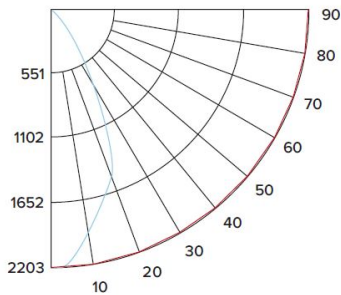

PHOTOMETRIC REPORT

Product #: E612C2030
Wattage/Lumens: 21.6W/ 1751 Lm
Luminaire LPW: 81 Lm/W

CANDLE POWER SUMMARY

Degrees Vertical	0°
0	2203
5	2155
15	1746
25	1401
35	597
45	55
55	2
65	1
75	0
85	0
90	0

ILLUMINANCE AT A DISTANCE

Distance to Target Plane	Footcandles Beam Center	Beam Diameter
4'	138	4.5'
6'	61.2	6.8'
8'	34.4	9.1'
10'	22.0	11.3'

ZONAL LUMEN SUMMARY

Zone	Lumens	% Luminaire
0-30°	1313.28	75.00
0-40°	1689.32	96.50
0-60°	1749.93	99.90
0-90°	1751.25	100.00