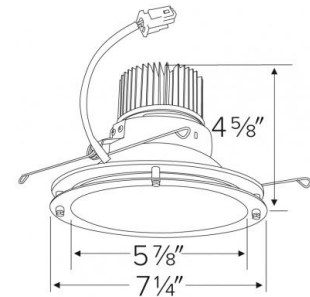

Dimensions