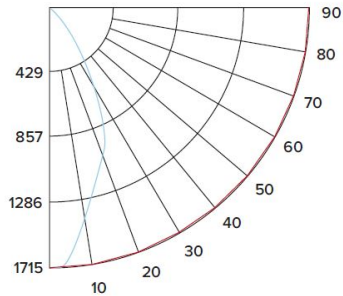

Product Number Builder Example: E612C0827W2

ELCO 6" Drop Glass

Lumens

Color Temp.

Finish

Generation

Beam Angle

E612C					
	08 850 lm	27 2700K	W All White	2 Gen 2	60° lens
	12 1250 lm	30 3000K	BZ All Bronze	1 Gen 1	-F 38° lens
	16 1600 lm	35 3500K	B Black with White Trim		-N 24° lens
	20 2000 lm	40 4000K	C Chrome with White Trim		-S 15° lens
		50 5000K	H Haze with White Trim		
		SD Sunset ¹	G Gold with White Trim		

¹ Sunset, Dim to Warm technology, automatically transitions from 3000K to 1800K when dimmed

LED Light Engine

Multiplier: 2700K (x 0.96), 3500K (x 1.04), 4000K (x 1.08)

PHOTOMETRIC REPORT

Product #: E612C1230
Wattage/Lumens: 15.7W/ 1076 Lm
Luminaire LPW: 69 Lm/W

CANDLE POWER SUMMARY

Degrees Vertical	Candle Power
0°	1715
5°	1614
15°	1099
25°	864
35°	322
45°	24
55°	1
65°	1
75°	0
85°	0
90°	0

ILLUMINANCE AT A DISTANCE

Distance to Target Plane	Footcandles Beam Center	Beam Diameter
4'	107	3.8'
6'	47.6	5.6'
8'	26.8	7.5'
10'	17.1	9.4'

ZONAL LUMEN SUMMARY

Zone	Lumens	% Luminaire
0-30°	839.73	78.00
0-40°	1048.35	97.40
0-60°	1075.43	99.90
0-90°	1076.31	100.00

LED Light Engine

Multiplier: 2700K (x 0.96), 3500 (x 1.04), 4000K (x 1.08)