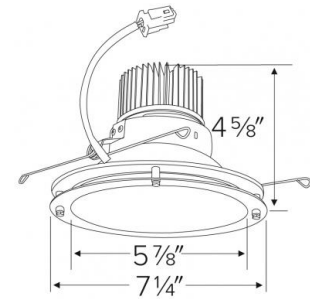

Dimensions