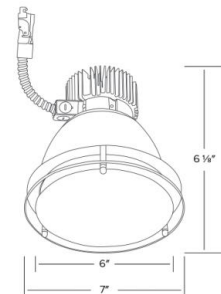

850 lm - 3000 lm Series