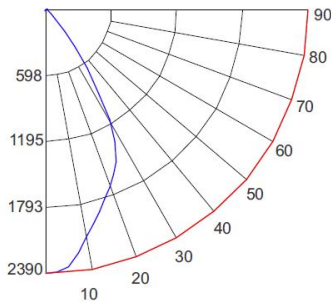

PHOTOMETRIC REPORT

Product #: E612L2035H
Wattage/Lumens: 21.6W/ 1900 lm
Luminaire LPW: 88 Lm/W

CANDLE POWER SUMMARY

Degrees Vertical	0°
0	2390
5	2338
15	1894
25	1519
35	648
45	59
55	2
65	1
75	0
85	0
90	0

ILLUMINANCE AT A DISTANCE

Distance to Target Plane	Footcandles Beam Center	Beam Diameter
4'	149	4.5'
6'	66.4	6.8'
8'	37.3	9.1'
10'	23.9	11.3'

ZONAL LUMEN SUMMARY

Zone	Lumens	% Luminaire
0-30°	1424.84	75.00
0-40°	1832.83	96.50
0-60°	1898.59	99.90
0-90°	1900.02	100.00