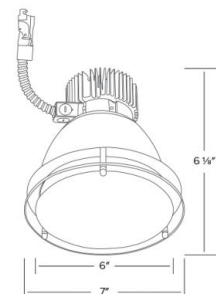

850 lm - 3000 lm Series