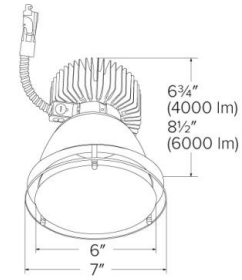

Warranty: ELCO Products are built to last. 5-year Limited warranty.

4000 lm - 6000 lm Series

Product Number Builder Example: E612L0827W2

ELCO 6" Drop Glass	Laurel	Lumens	Color Temp.	Finish	Generation	Beam Angle
E612	L					
		08 850 lm	27 2700K¹	W All White	2 Gen 2	60°
		12 1250 lm	30 3000K	B All Black	1 Gen 1	-F 38°¹
		16 1600 lm	35 3500K	C All Chrome		-N 24°¹
		20 2000 lm	40 4000K	H All Haze (Semi-Specular)		-S 15°¹
		30 3000 lm	50 5000K	HW Haze with White Trim		
		40 4000 lm	SD Sunset^{1,2}			
		60 6000 lm				

¹ Available for lumen packages up to 3000 lm only

² Sunset, Dim to Warm technology, automatically transitions from 3000K to 1800K when dimmed

LED Light Engine with Drop Glass Trim

Multiplier: 2700K (x 0.92), 3000K (x 0.96), 4000K (x 1.04)