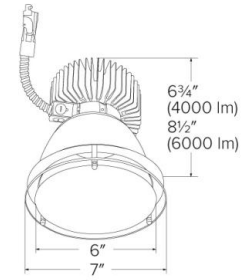

Warranty: ELCO Products are built to last. 5-year Limited warranty.

4000 lm - 6000 lm Series

Product Number Builder Example: E612L0827W2

ELCO 6" Drop Glass	Laurel	Lumens	Color Temp.	Finish	Generation	Beam Angle
E612	L					
		08 850 lm	27 2700K¹	W All White	2 Gen 2	60°
		12 1250 lm	30 3000K	B All Black	1 Gen 1	-F 38°¹
		16 1600 lm	35 3500K	C All Chrome		-N 24°¹
		20 2000 lm	40 4000K	H All Haze (Semi-Specular)		-S 15°¹
		30 3000 lm	50 5000K	HW Haze with White Trim		
		40 4000 lm	SD Sunset^{1,2}			
		60 6000 lm				

¹ Available for lumen packages up to 3000 lm only

² Sunset, Dim to Warm technology, automatically transitions from 3000K to 1800K when dimmed

LED Light Engine with Drop Glass Trim

Multiplier: 2700K (x 0.92), 3000K (x 0.96), 4000K (x 1.04)