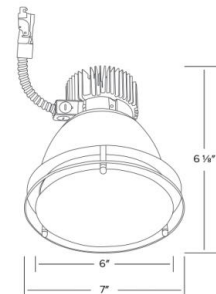

850 lm - 3000 lm Series