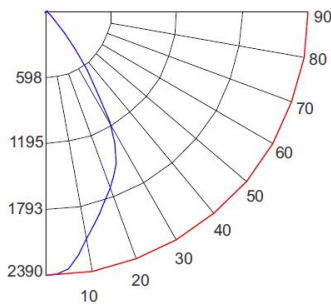

PHOTOMETRIC REPORT

Product #: E612L2035H
Wattage/Lumens: 21.6W/ 1900 lm
Luminaire LPW: 88 Lm/W

CANDLE POWER SUMMARY

Degrees Vertical	0°
0	2390
5	2338
15	1894
25	1519
35	648
45	59
55	2
65	1
75	0
85	0
90	0

ILLUMINANCE AT A DISTANCE

Distance to Target Plane	Footcandles Beam Center	Beam Diameter
4'	149	4.5'
6'	66.4	6.8'
8'	37.3	9.1'
10'	23.9	11.3'

ZONAL LUMEN SUMMARY

Zone	Lumens	% Luminaire
0-30°	1424.84	75.00
0-40°	1832.83	96.50
0-60°	1898.59	99.90
0-90°	1900.02	100.00