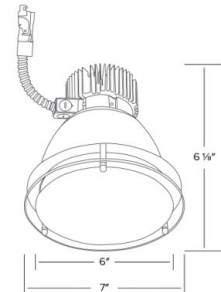

850 lm - 3000 lm Series