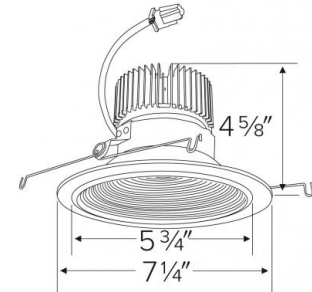

Dimensions