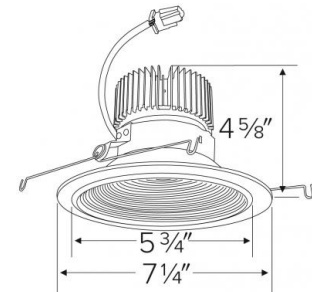

Dimensions