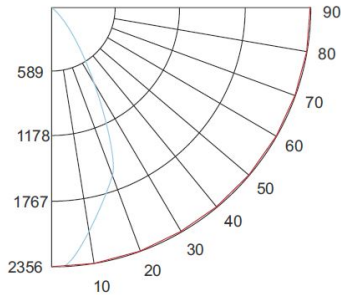

Product Number Builder Example: E614C0827W2

ELCO 6" Baffle	Lumens	Color Temp.	Finish	Generation	Beam Angle
E614C					
	08 850 lm	27 2700K	W All White	2 Gen 2	60° lens
	12 1250 lm	30 3000K	B Black with White Trim	1 Gen 1	-F 38° lens
	16 1600 lm	35 3500K	BZ All Bronze		-N 24° lens
	20 2000 lm	40 4000K	BB All Black		-S 15° lens
		50 5000K			
		SD Sunset ¹			

¹ Sunset, Dim to Warm technology, automatically transitions from 3000K to 1800K when dimmed

LED Light Engine

Multiplier: 2700K (x 0.88), 3000K (x 0.92), 3500K (x 0.96)

PHOTOMETRIC REPORT

Product #: E614C2040
Wattage/Lumens: 21.6W/ 1873 Lm
Luminaire LPW: 87 Lm/W

CANDLE POWER SUMMARY

Degrees Vertical	Candle Power
0°	2356
5°	2304
15°	1867
25°	1498
35°	638
45°	58
55°	2
65°	1
75°	0
85°	0
90°	0

ILLUMINANCE AT A DISTANCE

Distance to Target Plane	Footcandles Beam Center	Beam Diameter
4'	147	4.5'
6'	65.4	6.8'
8'	36.8	9.1'
10'	23.6	11.3'

ZONAL LUMEN SUMMARY

Zone	Lumens	% Luminaire
0-30°	1404.49	75.00
0-40°	1806.64	96.50
0-60°	1871.47	99.90
0-90°	1872.88	100.00