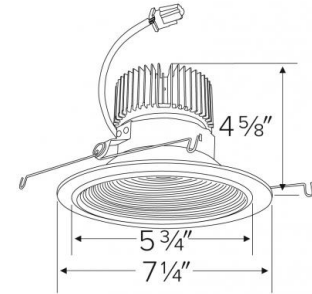

Dimensions