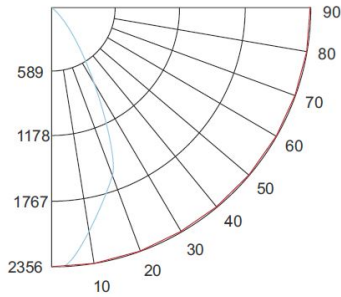

Product Number Builder Example: E614C0827W2

ELCO 6" Baffle	Lumens	Color Temp.	Finish	Generation	Beam Angle
E614C					
	08 850 lm	27 2700K	W All White	2 Gen 2	60° lens
	12 1250 lm	30 3000K	B Black with White Trim	1 Gen 1	-F 38° lens
	16 1600 lm	35 3500K	BZ All Bronze		-N 24° lens
	20 2000 lm	40 4000K	BB All Black		-S 15° lens
		50 5000K			
		SD Sunset ¹			

¹ Sunset, Dim to Warm technology, automatically transitions from 3000K to 1800K when dimmed

LED Light Engine

Multiplier: 2700K (x 0.88), 3000K (x 0.92), 3500K (x 0.96)

PHOTOMETRIC REPORT

Product #: E614C2040
Wattage/Lumens: 21.6W/ 1873 Lm
Luminaire LPW: 87 Lm/W

CANDLE POWER SUMMARY

Degrees Vertical	Candle Power
0°	2356
5°	2304
15°	1867
25°	1498
35°	638
45°	58
55°	2
65°	1
75°	0
85°	0
90°	0

ILLUMINANCE AT A DISTANCE

Distance to Target Plane	Footcandles Beam Center	Beam Diameter
4'	147	4.5'
6'	65.4	6.8'
8'	36.8	9.1'
10'	23.6	11.3'

ZONAL LUMEN SUMMARY

Zone	Lumens	% Luminaire
0-30°	1404.49	75.00
0-40°	1806.64	96.50
0-60°	1871.47	99.90
0-90°	1872.88	100.00