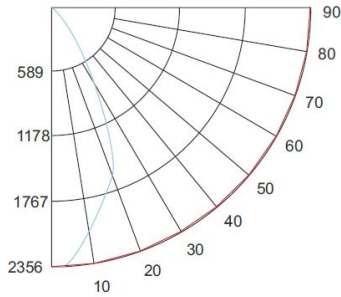

Product Number Builder Example: E614C0827W2

ELCO 6" Baffle	Lumens	Color Temp.	Finish	Generation	Beam Angle
E614C					
	08 850 lm	27 2700K	W All White	2 Gen 2	60° lens
	12 1250 lm	30 3000K	B Black with White Trim	1 Gen 1	-F 38° lens
	16 1600 lm	35 3500K	BZ All Bronze		-N 24° lens
	20 2000 lm	40 4000K	BB All Black		-S 15° lens
		50 5000K			
		SD Sunset ¹			

¹ Sunset, Dim to Warm technology, automatically transitions from 3000K to 1800K when dimmed

LED Light Engine

Multiplier: 2700K (x 0.88), 3000K (x 0.92), 3500K (x 0.96)

PHOTOMETRIC REPORT

Product #: E614C2040
Wattage/Lumens: 21.6W/ 1873 Lm
Luminaire LPW: 87 Lm/W

CANDLE POWER SUMMARY

Degrees Vertical	Candela
0°	2356
5°	2304
15°	1867
25°	1498
35°	638
45°	58
55°	2
65°	1
75°	0
85°	0
90°	0

ILLUMINANCE AT A DISTANCE

Distance to Target Plane	Footcandles Beam Center	Beam Diameter
4'	147	4.5'
6'	65.4	6.8'
8'	36.8	9.1'
10'	23.6	11.3'

ZONAL LUMEN SUMMARY

Zone	Lumens	% Luminaire
0-30°	1404.49	75.00
0-40°	1806.64	96.50
0-60°	1871.47	99.90
0-90°	1872.88	100.00