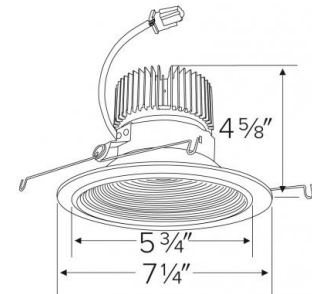

Dimensions