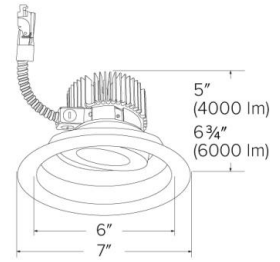

Product Number Builder Example: **E618L0827W2**

ELCO 6" Adjustable	Laurel	Lumens	Color Temp.	Finish	Generation	Beam Angle
E618	L					
		08 850 lm	27 2700K ¹	W All White	2 Gen 2	60°
		12 1250 lm	30 3000K	B All Black	1 Gen 1	-F 38° ¹
		16 1600 lm	35 3500K	C All Chrome		-N 24° ¹
		20 2000 lm	40 4000K	H All Haze (Semi-Specular)		-S 15° ¹
		30 3000 lm	50 5000K	HW Haze with White Trim		
		40 4000 lm	SD Sunset ^{1,2}			
		60 6000 lm				

¹ Available for lumen packages up to 3000 lm only

² Sunset, Dim to Warm technology, automatically transitions from 3000K to 1800K when dimmed