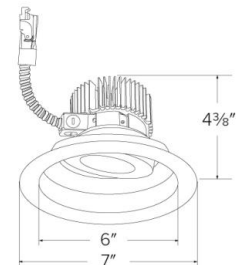

850 lm - 3000 lm Series