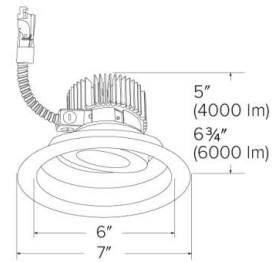

Product Number Builder Example: **E618L0827W2**

ELCO 6" Adjustable	Laurel	Lumens	Color Temp.	Finish	Generation	Beam Angle
E618	L					
		08 850 lm	27 2700K ¹	W All White	2 Gen 2	60°
		12 1250 lm	30 3000K	B All Black	1 Gen 1	-F 38° ¹
		16 1600 lm	35 3500K	C All Chrome		-N 24° ¹
		20 2000 lm	40 4000K	H All Haze (Semi-Specular)		-S 15° ¹
		30 3000 lm	50 5000K	HW Haze with White Trim		
		40 4000 lm	SD Sunset ^{1,2}			
		60 6000 lm				

¹ Available for lumen packages up to 3000 lm only

² Sunset, Dim to Warm technology, automatically transitions from 3000K to 1800K when dimmed