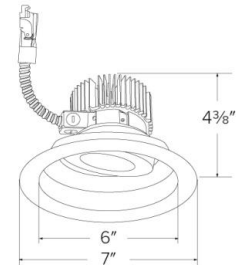

850 lm - 3000 lm Series