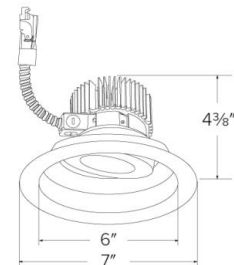

850 lm - 3000 lm Series