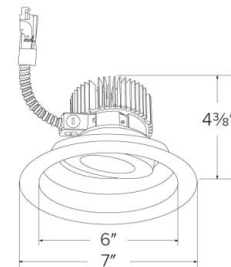

850 lm - 3000 lm Series