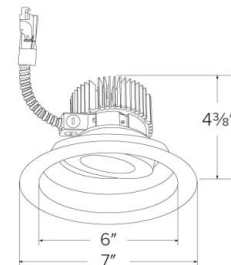

850 lm - 3000 lm Series