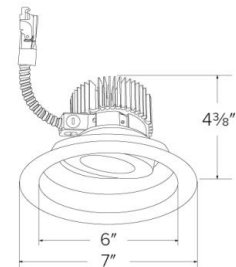

850 lm - 3000 lm Series