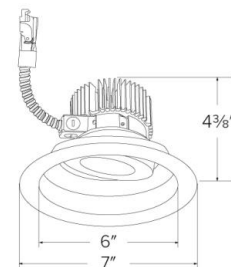

850 lm - 3000 lm Series