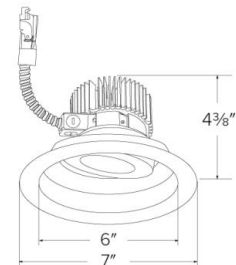

850 Im - 3000 Im Series