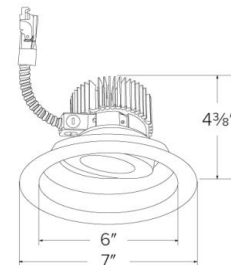

850 Im - 3000 Im Series