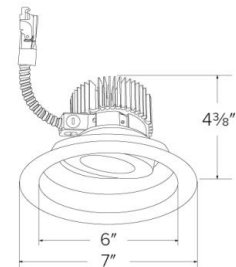

850 Im - 3000 Im Series