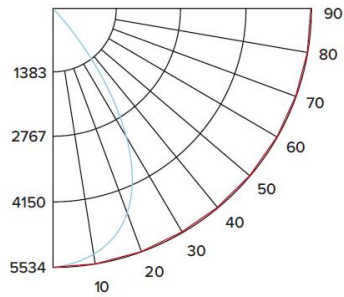

LED Light Engine

Multiplier: 2700K (x 0.88), 3000K (x 0.92), 3500K (x 0.96), 5000K (x 1.04)

PHOTOMETRIC REPORT

Product #: E618L6040H
Wattage/Lumens: 70.3W/ 5668 Lm
Luminaire LPW: 81 Lm/W

CANDLE POWER SUMMARY

Degrees Vertical	0°
0	5534
5	5468
15	4935
25	4019
35	2330
45	476
55	69
65	23
75	8
85	1
90	0

ILLUMINANCE AT A DISTANCE

Distance to Target Plane	Footcandles Beam Center	Beam Diameter
4'	346	5.2'
6'	154	7.9'
8'	86.5	10.5'
10'	55.3	13.1'

ZONAL LUMEN SUMMARY

Zone	Lumens	% Luminaire
0-30°	3733.68	65.90
0-40°	5157.83	91.00
0-60°	5634.92	99.40
0-90°	5668.25	100.00