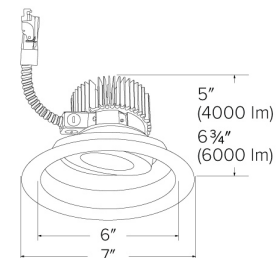

Dimensions