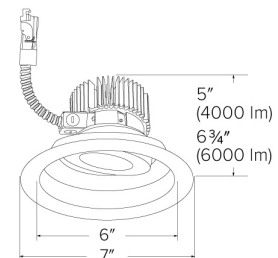

Dimensions