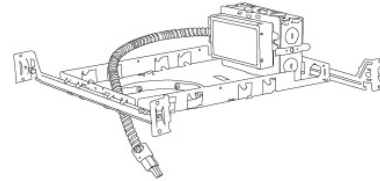

6" Plaster Frame
E6LF